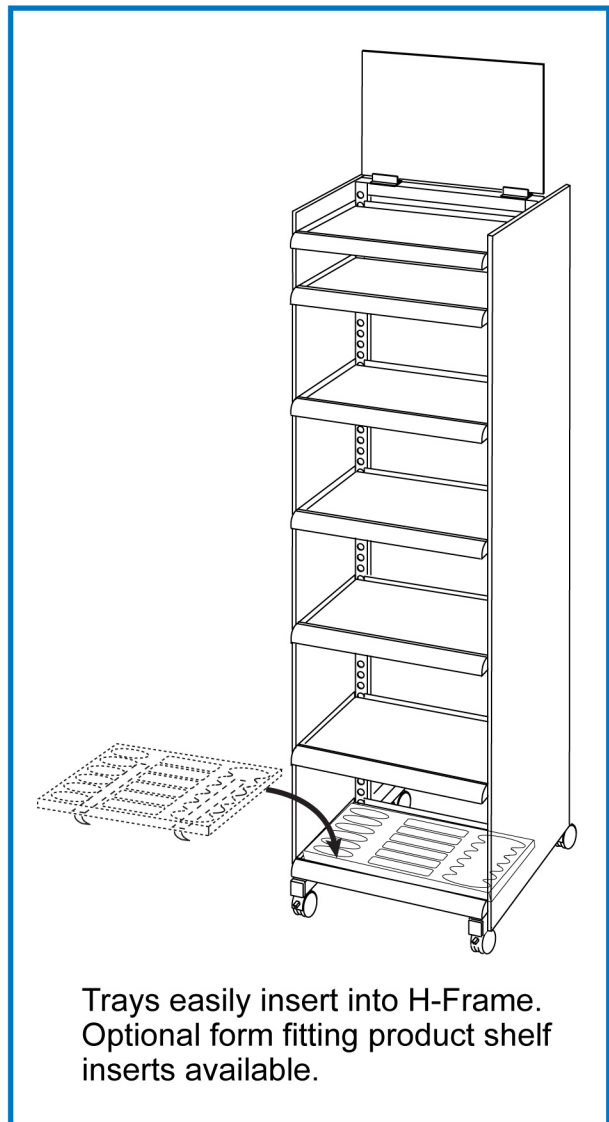

17 1/2" x 11 1/2"

17 1/2" x 7"

Optional UPC flip up shelf lip supports store UPC and product copy strip.

Trays easily insert into H-Frame. Optional form fitting product shelf inserts available.

These shelves can be used for 1 or 2 sided displays.