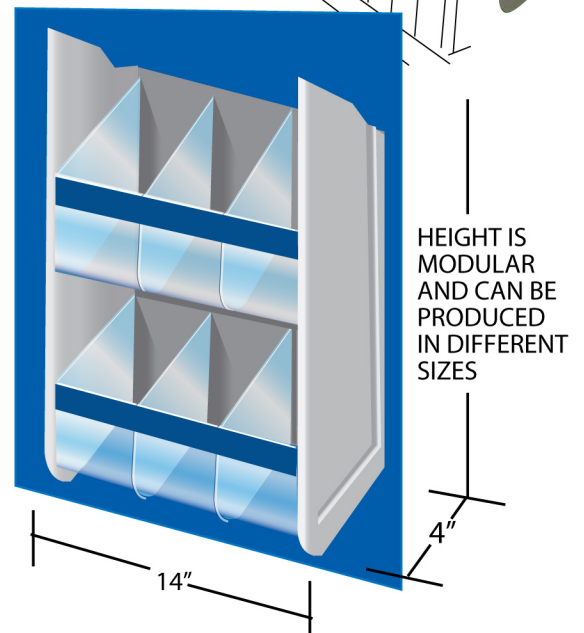

SIDE WING

POWER WING

Side wing or Power wing dump displays allow retailers to merchandise trial size and other smaller type products.

The powerwing trays (3 sections) can be utilized to build other display vehicles.

The side wing can also be attached to a pole or similar.