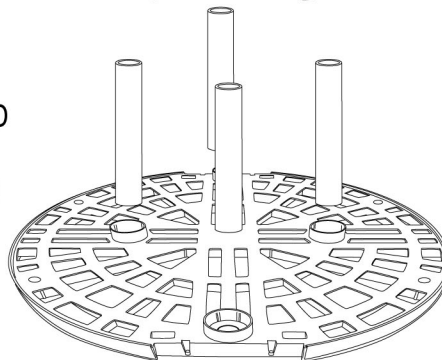

31" dia. TRAY

25" dia. TRAY

WRAP HEADER

FLAT HEADER

LITERATURE
POCKET

STOCK MERCHANDISING TRAYS
BUILT TO MEET YOUR
MERCHANDISING NEEDS.

TRAYS CAN BE EASILY DECORATED

INFORMATIONAL GRAPHIC PANELS

GRAPHIC WRAP HEADER

CUSTOMIZED HEADER OPTIONAL

POLE HEIGHT TAILORED TO
FIT YOUR PRODUCTS