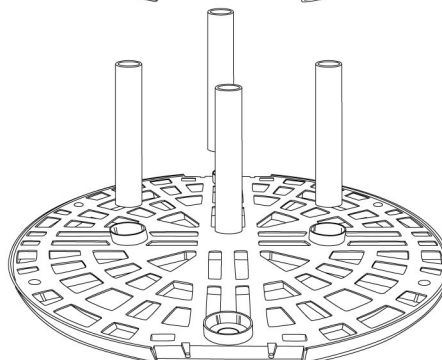

31" dia. TRAY

25" dia. TRAY

WRAP HEADER

FLAT HEADER

LITERATURE
POCKET

STOCK MERCHANDISING TRAYS
BUILT TO MEET YOUR
MERCHANDISING NEEDS.

TRAYS CAN BE EASILY DECORATED

INFORMATIONAL GRAPHIC PANELS

GRAPHIC WRAP HEADER

CUSTOMIZED HEADER OPTIONAL

POLE HEIGHT TAILORED TO
FIT YOUR PRODUCTS