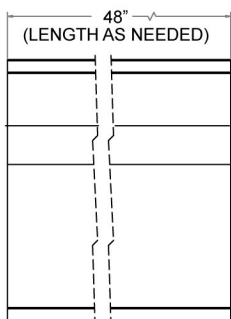

CURVED VALANCE SHOWN

FLAT VALANCE

CURVED VALANCE

- STOCK HEADER VALANCE, ANY LENGTH
- MOUNTS TO EITHER GONDOLA STANDARDS OR SHELVING
- UPGRADEABLE GRAPHICS