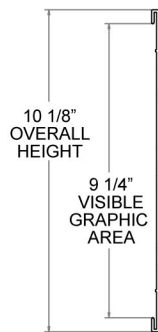

CURVED VALANCE SHOWN

FLAT VALANCE

CURVED VALANCE

- STOCK HEADER VALANCE, ANY LENGTH
- MOUNTS TO EITHER GONDOLA STANDARDS OR SHELVING
- UPGRADEABLE GRAPHICS