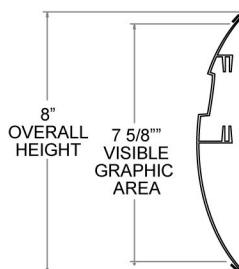

CURVED VALANCE SHOWN

FLAT VALANCE

CURVED VALANCE

- STOCK HEADER VALANCE, ANY LENGTH
- MOUNTS TO EITHER GONDOLA STANDARDS OR SHELVING
- UPGRADEABLE GRAPHICS