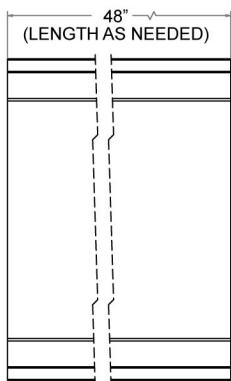

CURVED VALANCE SHOWN

FLAT VALANCE

CURVED VALANCE

- STOCK HEADER VALANCE, ANY LENGTH
- MOUNTS TO EITHER GONDOLA STANDARDS OR SHELVING
- UPGRADEABLE GRAPHICS